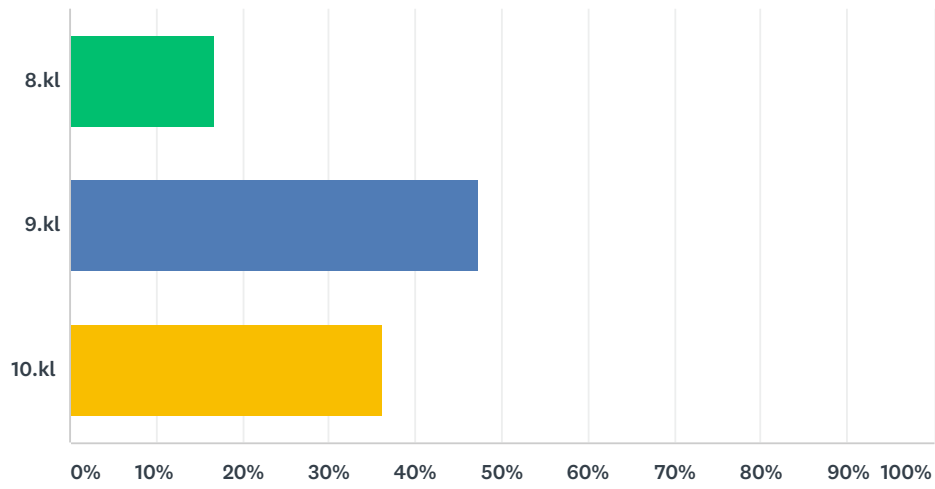

### Q1 Jeg går i

Answered: 36 Skipped: 0

ANSWER CHOICES	RESPONSES	
8.kl	16.67%	6
9.kl	47.22%	17
10.kl	36.11%	13
TOTAL		36

## Q2 Hvad synes du om skolens undervisningslokaler?

Answered: 36 Skipped: 0