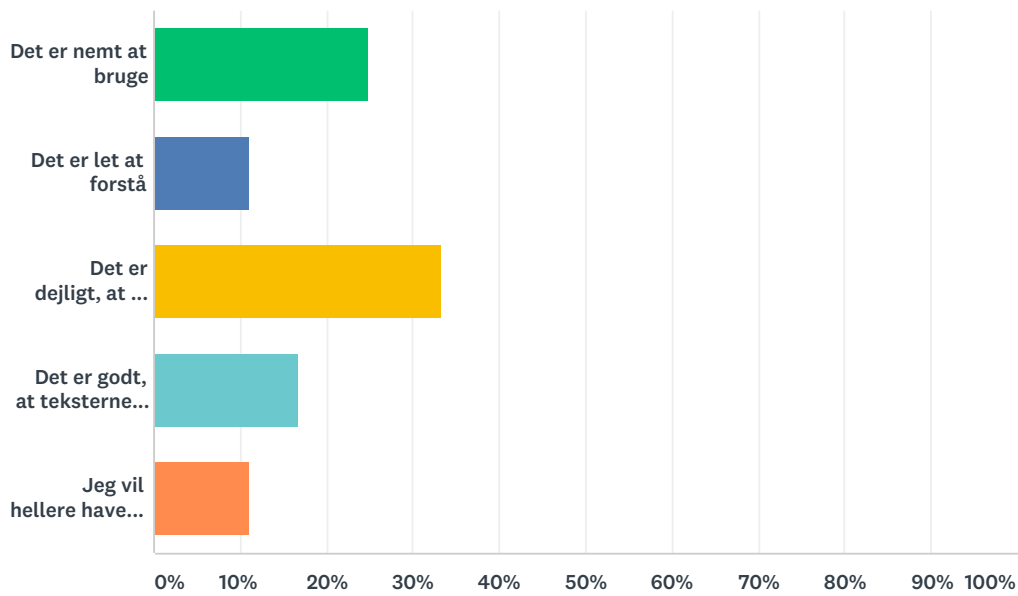

Q3 Hvad synes du om skolens undervisningsmateriale? (Gyldendal)

Answered: 36 Skipped: 0

ANSWER CHOICES	RESPONSES	
Det er nemt at bruge	25.00%	9
Det er let at forstå	11.11%	4
Det er dejligt, at vi ikke har alle de papirer.	33.33%	12
Det er godt, at teksterne kan læses op.	16.67%	6
Jeg vil hellere have teksterne på papir	11.11%	4
TOTAL		36