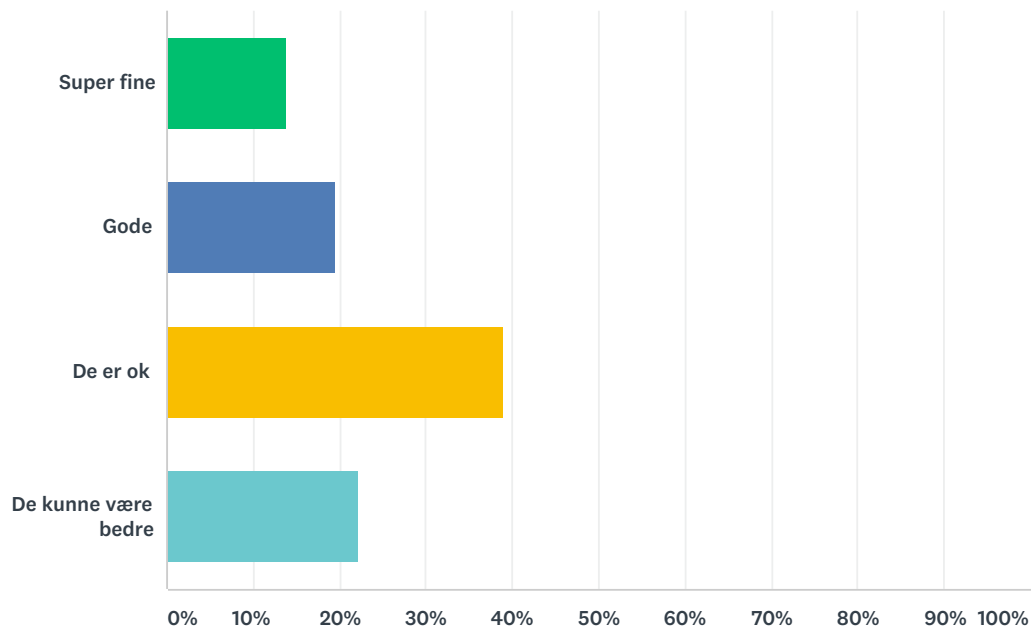

### Q1 Jeg går i

Answered: 36 Skipped: 0

ANSWER CHOICES	RESPONSES	
8.kl	16.67%	6
9.kl	47.22%	17
10.kl	36.11%	13
TOTAL		36

## Q2 Hvad synes du om skolens undervisningslokaler?

Answered: 36 Skipped: 0